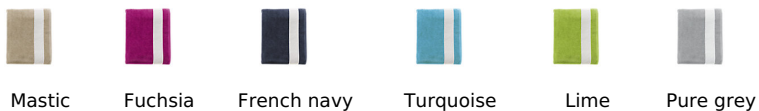

page 231

Quality

VELVET COTTON 400
100% cotton
Plain Two-coloured towel
White stripes on both ends
Hanging loop

Style

Available sizes

Sizes	TUN
DIM	100 x 160 cm

Available colours

Mastic

Fuchsia

French navy

Turquoise

Lime

Pure grey

Packaging

 Carton size : 53 x 38 x 30 cm

 Weight per carton : 0.00 kg